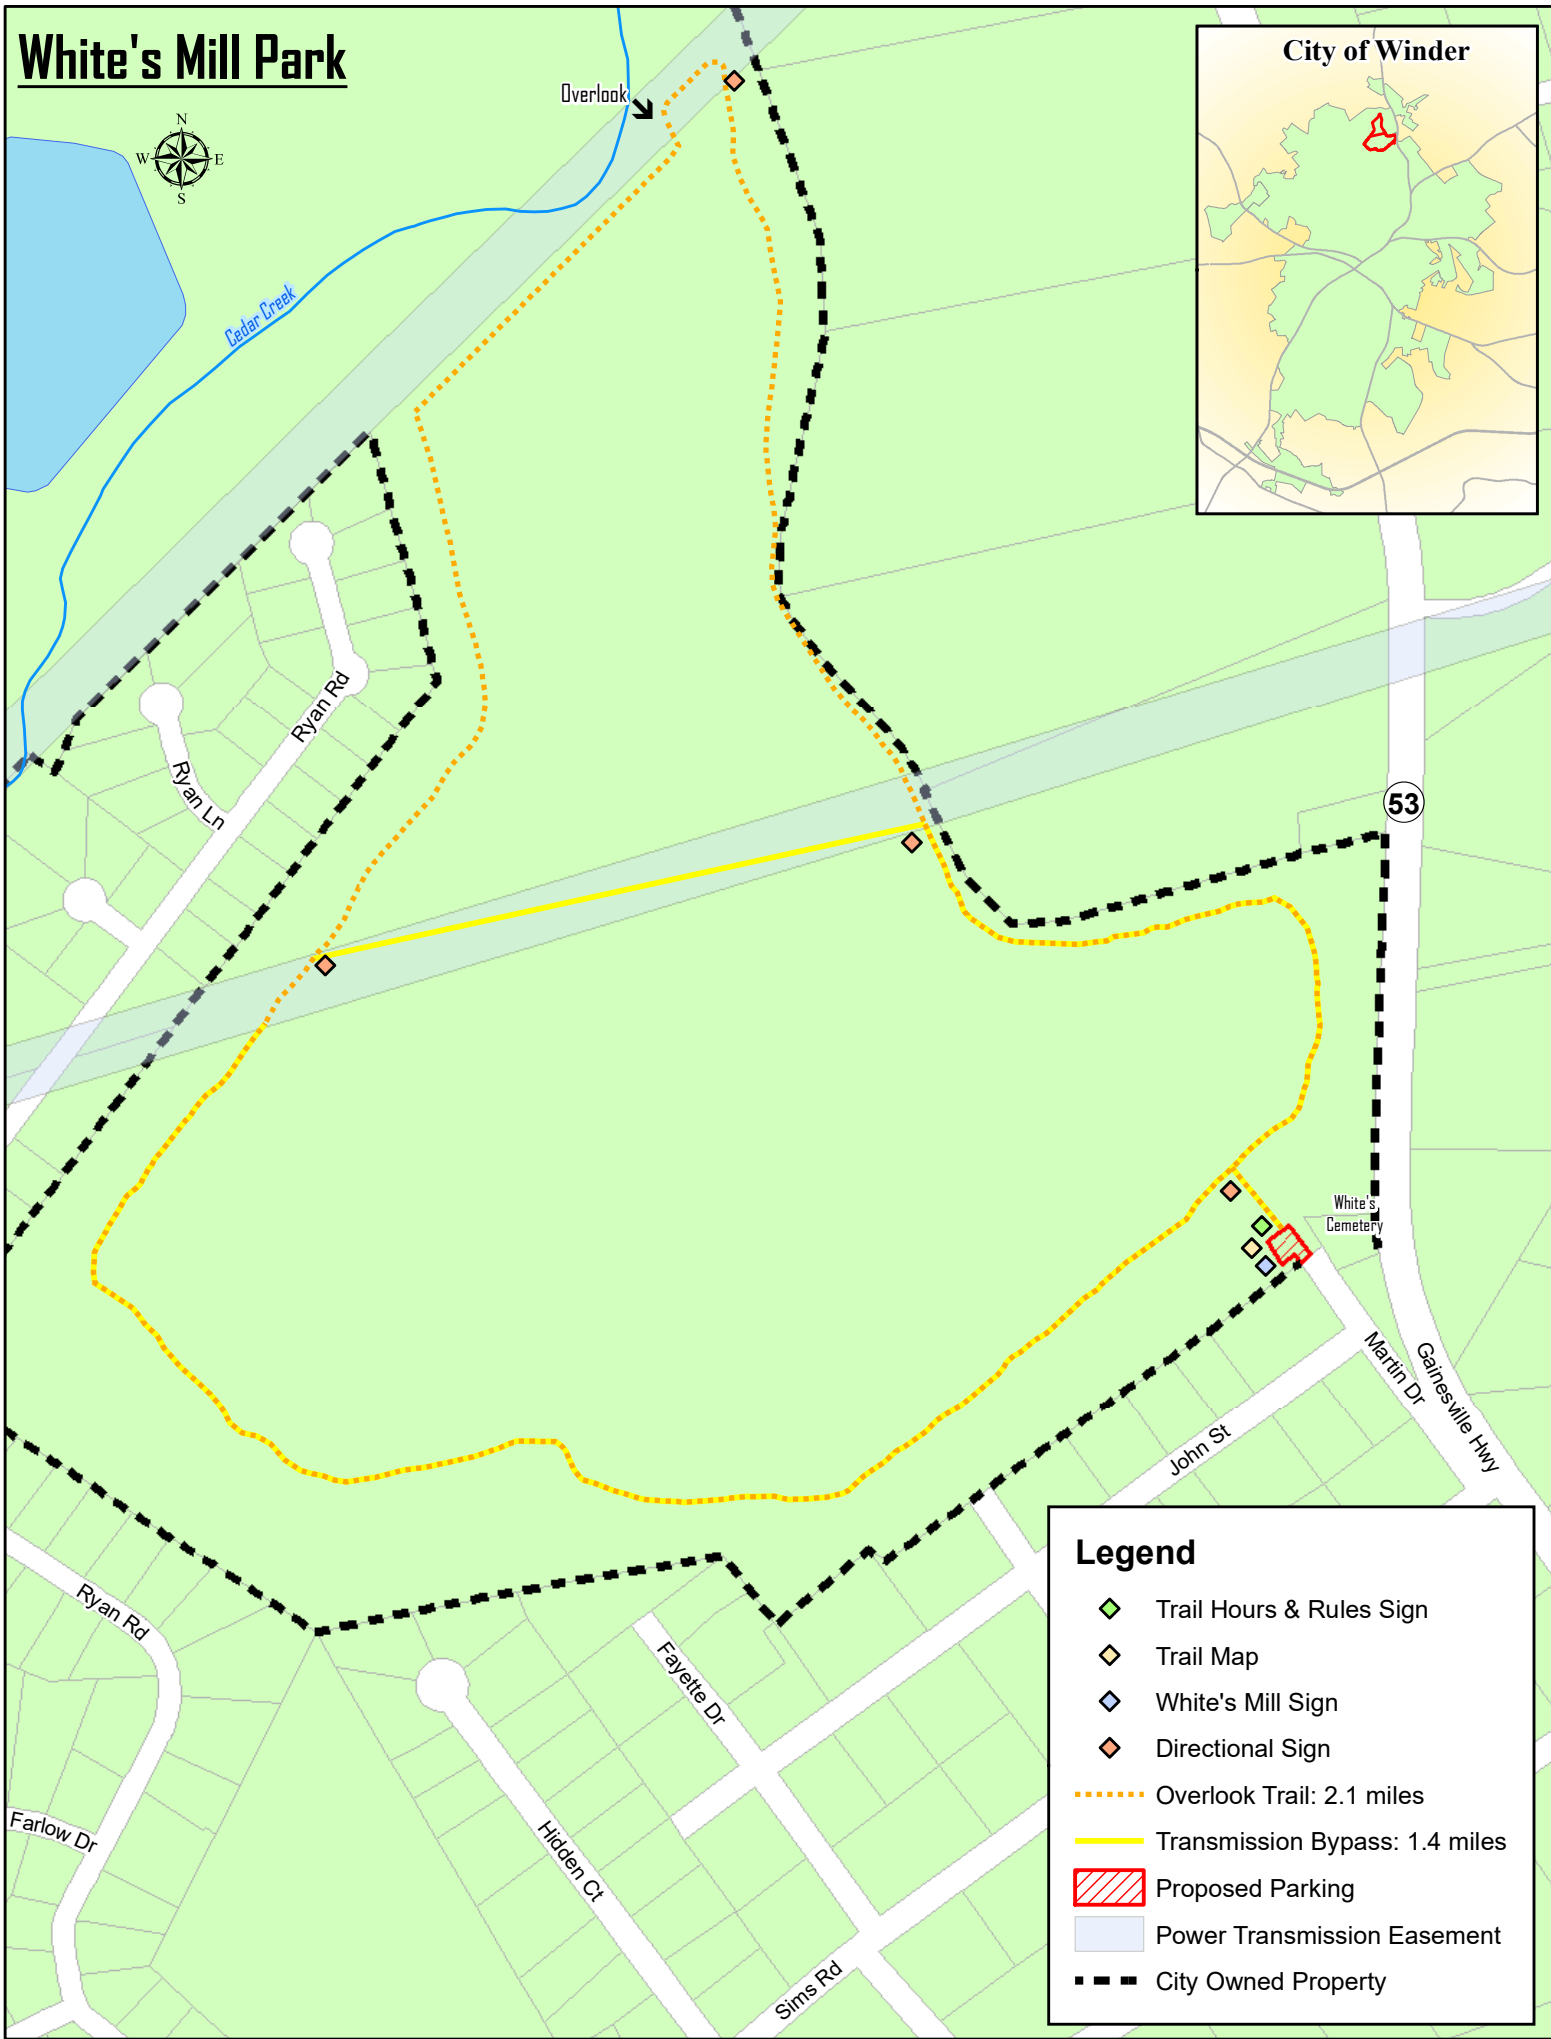

White's Mill Park

Overlook

Legend

- Trail Hours & Rules Sign
- Trail Map
- White's Mill Sign
- Directional Sign
- Overlook Trail: 2.1 miles
- Transmission Bypass: 1.4 miles
- Proposed Parking
- Power Transmission Easement
- City Owned Property